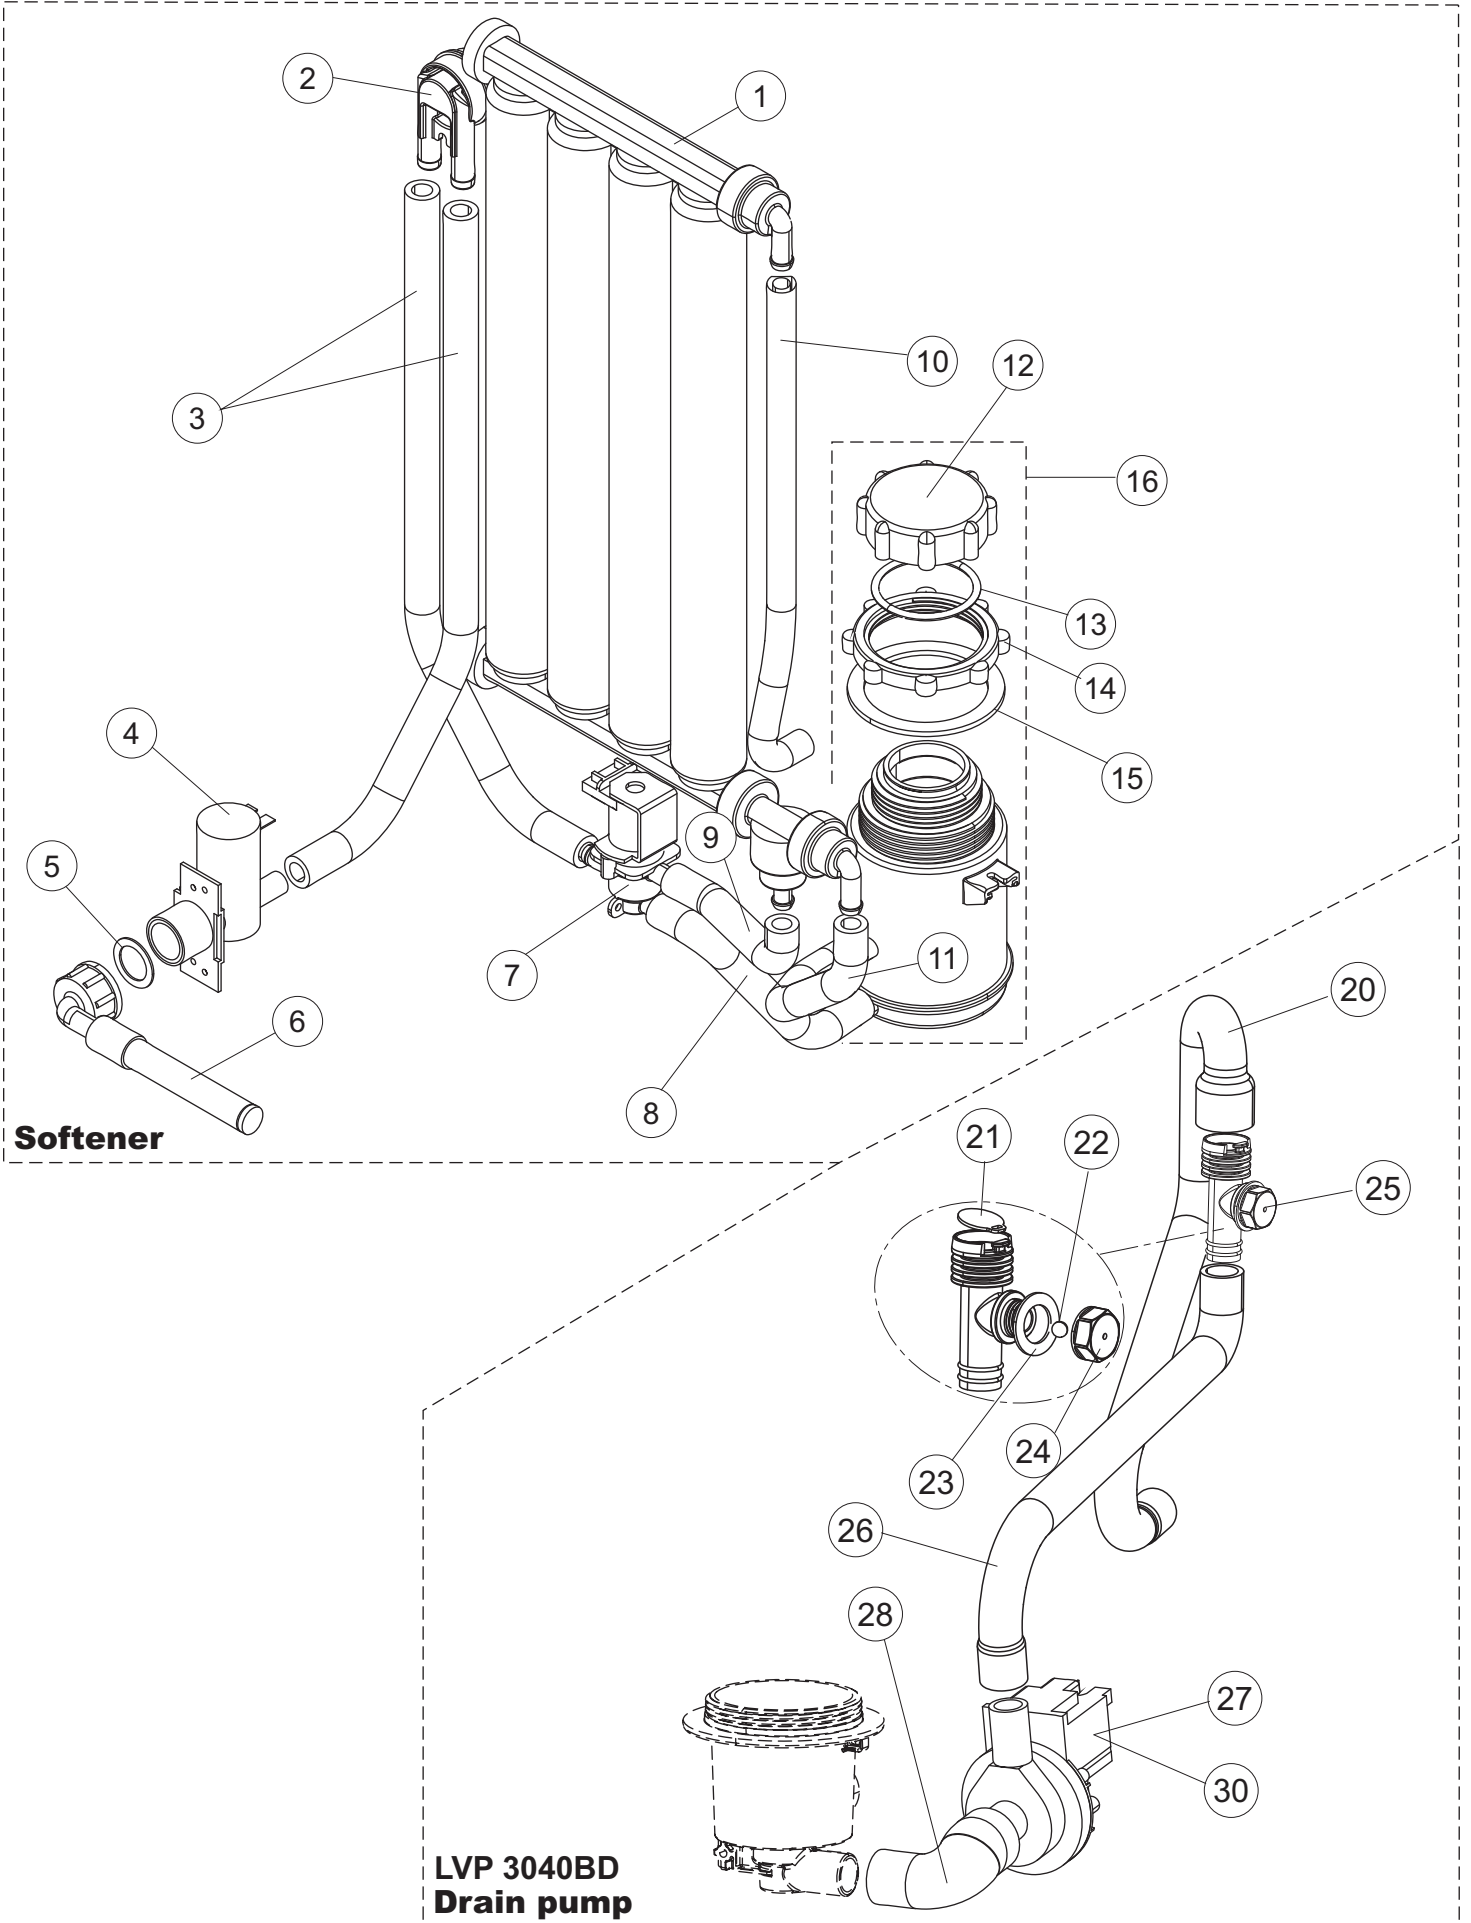

Softener

**LVP 3040BD
Drain pump**